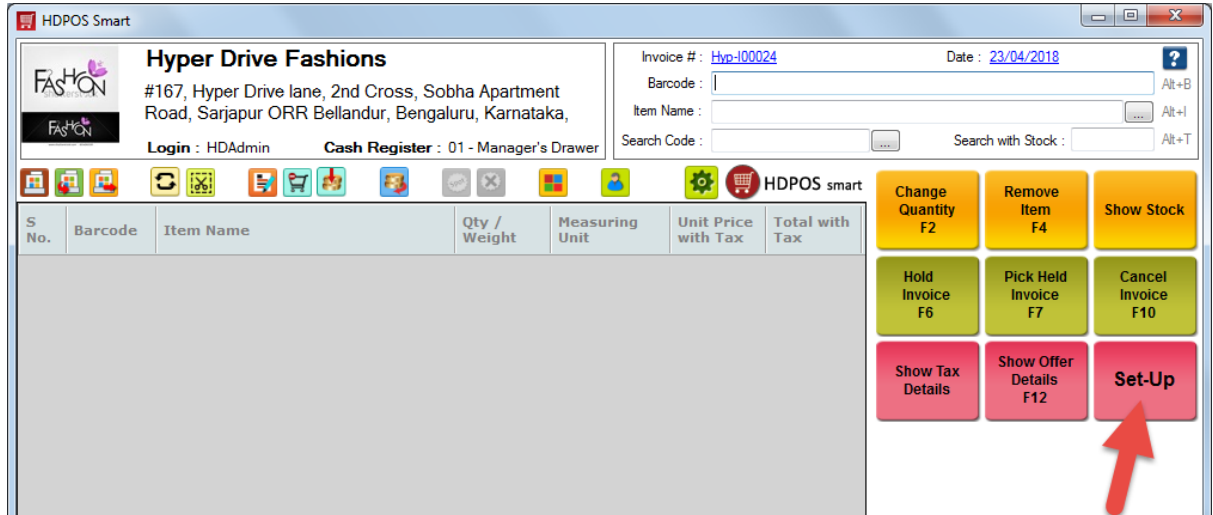

How to reset the stock to zero that is in stock correction warehouse?

To reset the stock to zero that is in stock correction warehouse, follow the steps below:

1. Run **HDPOS smart** and click on **Set-Up**.

2. From 1st page of **Set-Up** screen, click on **Manage Stock**.

- From **Manage Stock** screen, select the **stock correction warehouse**. You can see the stock that got corrected which is the result of making various stock corrections.