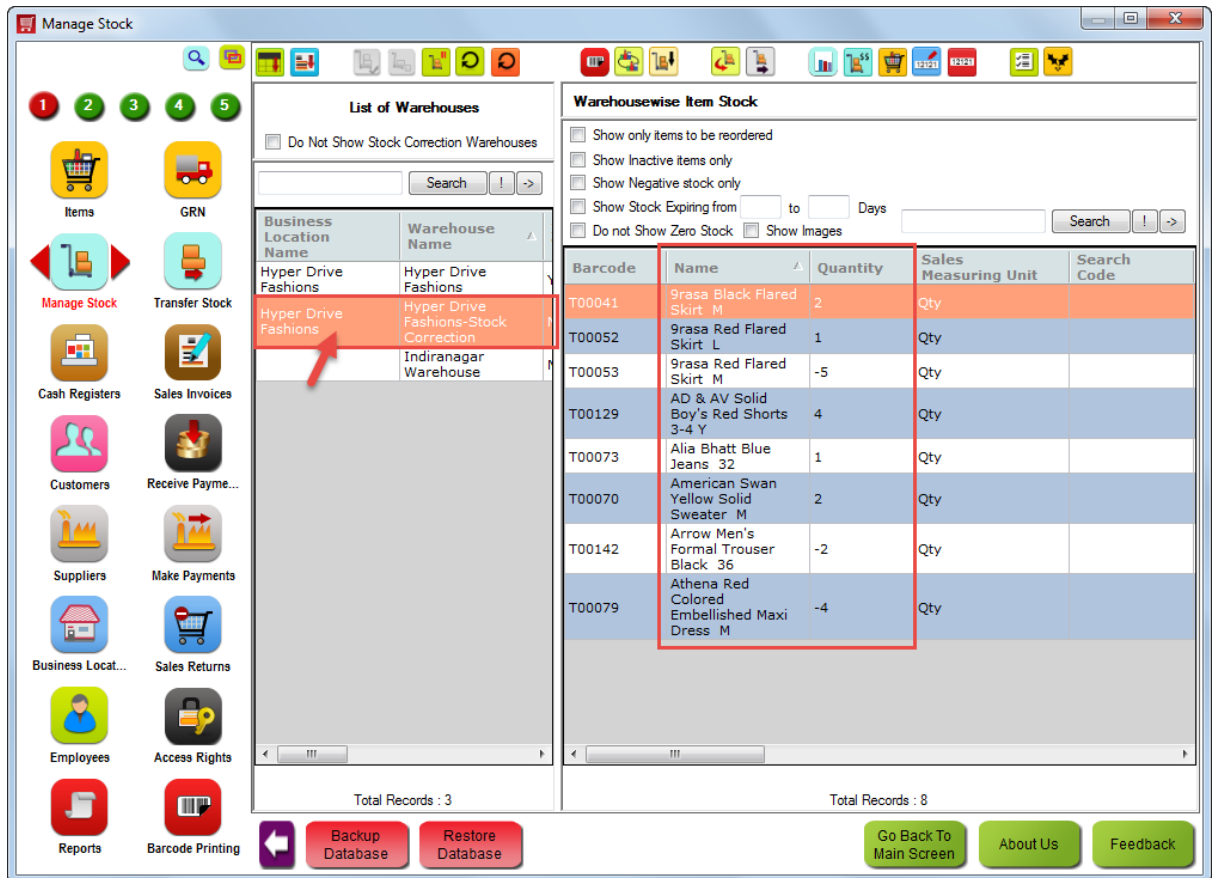

How to reset the stock to zero that is in stock correction warehouse?

To reset the stock to zero that is in stock correction warehouse, follow the steps below:

1. Run **HDPOS smart** and click on **Set-Up**.

2. From 1st page of **Set-Up** screen, click on **Manage Stock**.

- From **Manage Stock** screen, select the **stock correction warehouse**. You can see the stock that got corrected which is the result of making various stock corrections.

- To reset the stock of any selected item to zero.

- Select any item and click on the **“Reset Stock of Selected Items of Correction Warehouse”**.

- You can see the following warning message. Click on **Yes**.

- You can see the stock became ZERO for the selected item.

- To reset the stock of all items to zero:

- Click on the “Reset Stock of All Items of Correction Warehouse”.

- You can see the following warning message. Click on **Yes**.