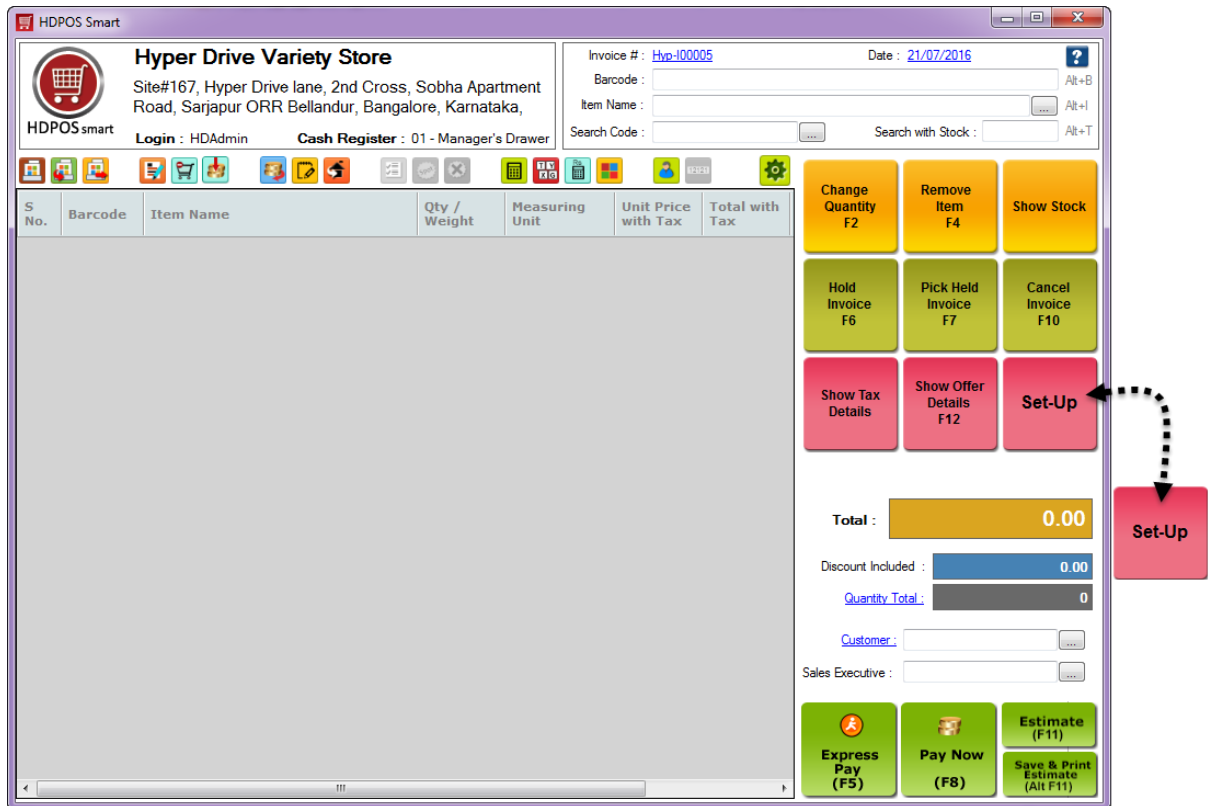

How to create additional company in HDPOS smart?

HDPOS smart Tutorials

To create an additional company in HDPOS smart, follow the steps below:

1. Run **HDPOS smart**. From **main screen**, click on **Set-Up**.

2. Go to **4th** page. Click on **Company**. From **Manage Company** screen, you can see the default company and its detail. Click on the **Add Company** button to add another company.

Manage Company

1 2 3 4 5

At the bottom of the window, there are buttons for 'Backup Database', 'Restore Database', 'Go Back To Main Screen', 'About Us', and 'Feedback'. The status bar shows 'Total Records : 2'.

5. **Note:** When an additional company is created, its business location also should be created. When a Business Location is created, a cash register and its associated godowns will be created.