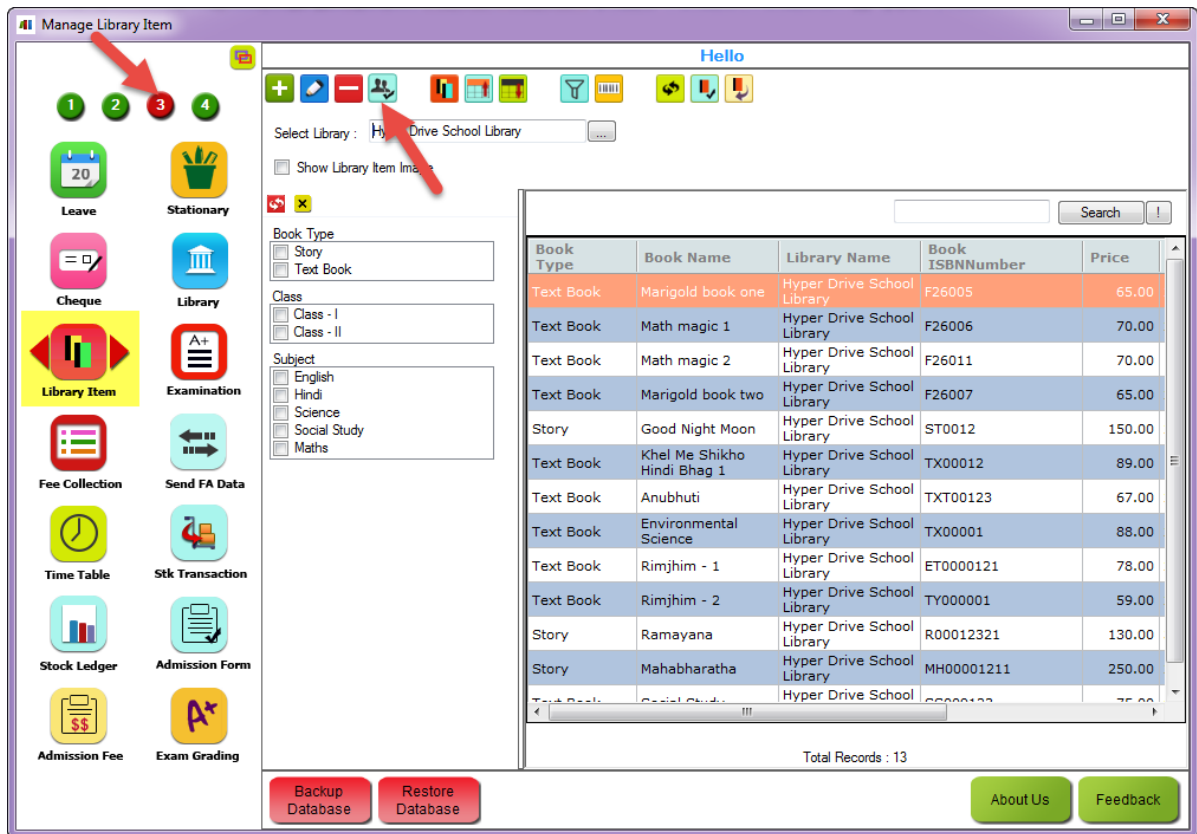

How to add student to library?

To add student to library, you need to follow below steps:

1. Run HDSchool.
2. Go to 3rd Page of HDSchool, click on **Library Item**.
3. From **Manage Library Item** window, click on **Manage Members** button.

4. From **Manage Library Members** window, click on **Add Student to Library**.

Member Name	Member Number	Library Name	Is Active	Membership Date
Tony Lee	HD -RNO00012	Hyper Drive School Library	Yes	03/06/2016 03:30 PM
Ganesh Arya Dutta	HD -RNO00014	Hyper Drive School Library	Yes	03/06/2016 03:30 PM
Akash Kumar Nayar	Hyp-RNO00003	Hyper Drive School Library	Yes	03/06/2016 03:30 PM
Abhiraj Sinha	Hyp-RNO00005	Hyper Drive School Library	Yes	03/06/2016 03:30 PM